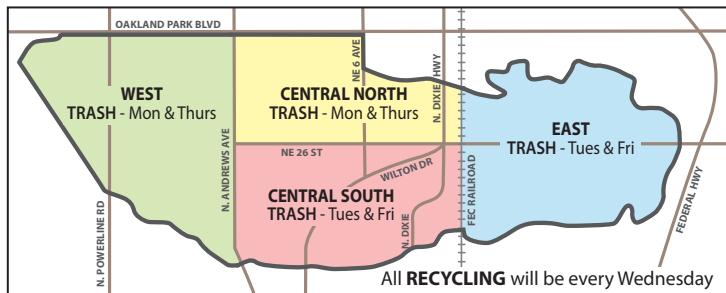

# WILTON MANORS 2023 COLLECTION SCHEDULES

## Trash & Bulk Waste Collection Zones

## Bulk, HHW, Shredding & Recycle Calendar

**BULK** Pick-up dates per zone

Condo Bulk will be collected quarterly on Saturdays on: 3/25, 6/24, 9/23, and 12/23.

Household Hazardous Waste (HHW) - Must schedule an appointment\*